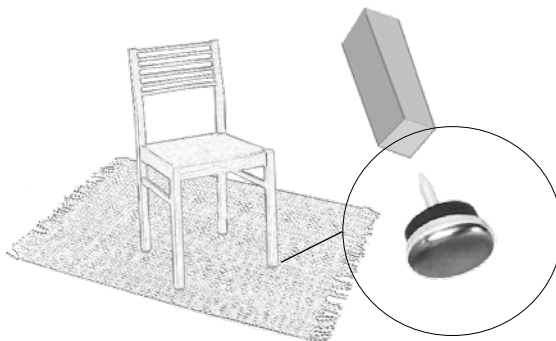

Paracolpi con chiodo e pattino in FE cromato / *Buffer with nail and chrome top*

PP

Codice Code	A	B	C	D	Cromato/ Chrome plated		
					€	Pz x conf Pcs/box- bag	Lotto min Min order
11.22.201.58	15	10	6	13	-	1000	2000
11.22.203.58	20	11	6	13	-	500	3000
11.22.205.58	25	12	7	13	-	500	3000
11.22.209.58	40	13	7	17	-	250	500

Adatto a moquette o tappeto
Suitable for moquette or carpet