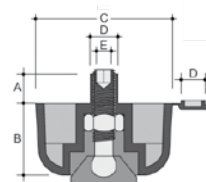

Piedino per mobili regol con base snodata- Piedino, dado, base snodata montati.  
Adjustable tilt glide for furniture - Adjustable foot, bolt and base supplied assembled

Codice Code	A	B	C	D	E	Nero/Black			Grigio / Grey		
						€	Pz x conf Pcs/box- bag	Lotto min Min order	€	Pz x conf Pcs/box- bag	Lotto min Min order
21.40.563.00	12	17	Ø50	Ø10	Chiave 4-key 4	-	1000	1000	-	1000	5000
21.40.562.00	12	27	Ø50	Ø10	Chiave 4-key 4	-	500	1000	-	500	5000
21.40.564.00	-	44	Ø50	Ø10	Chiave 4-key 4	-	400	800	-	400	4000